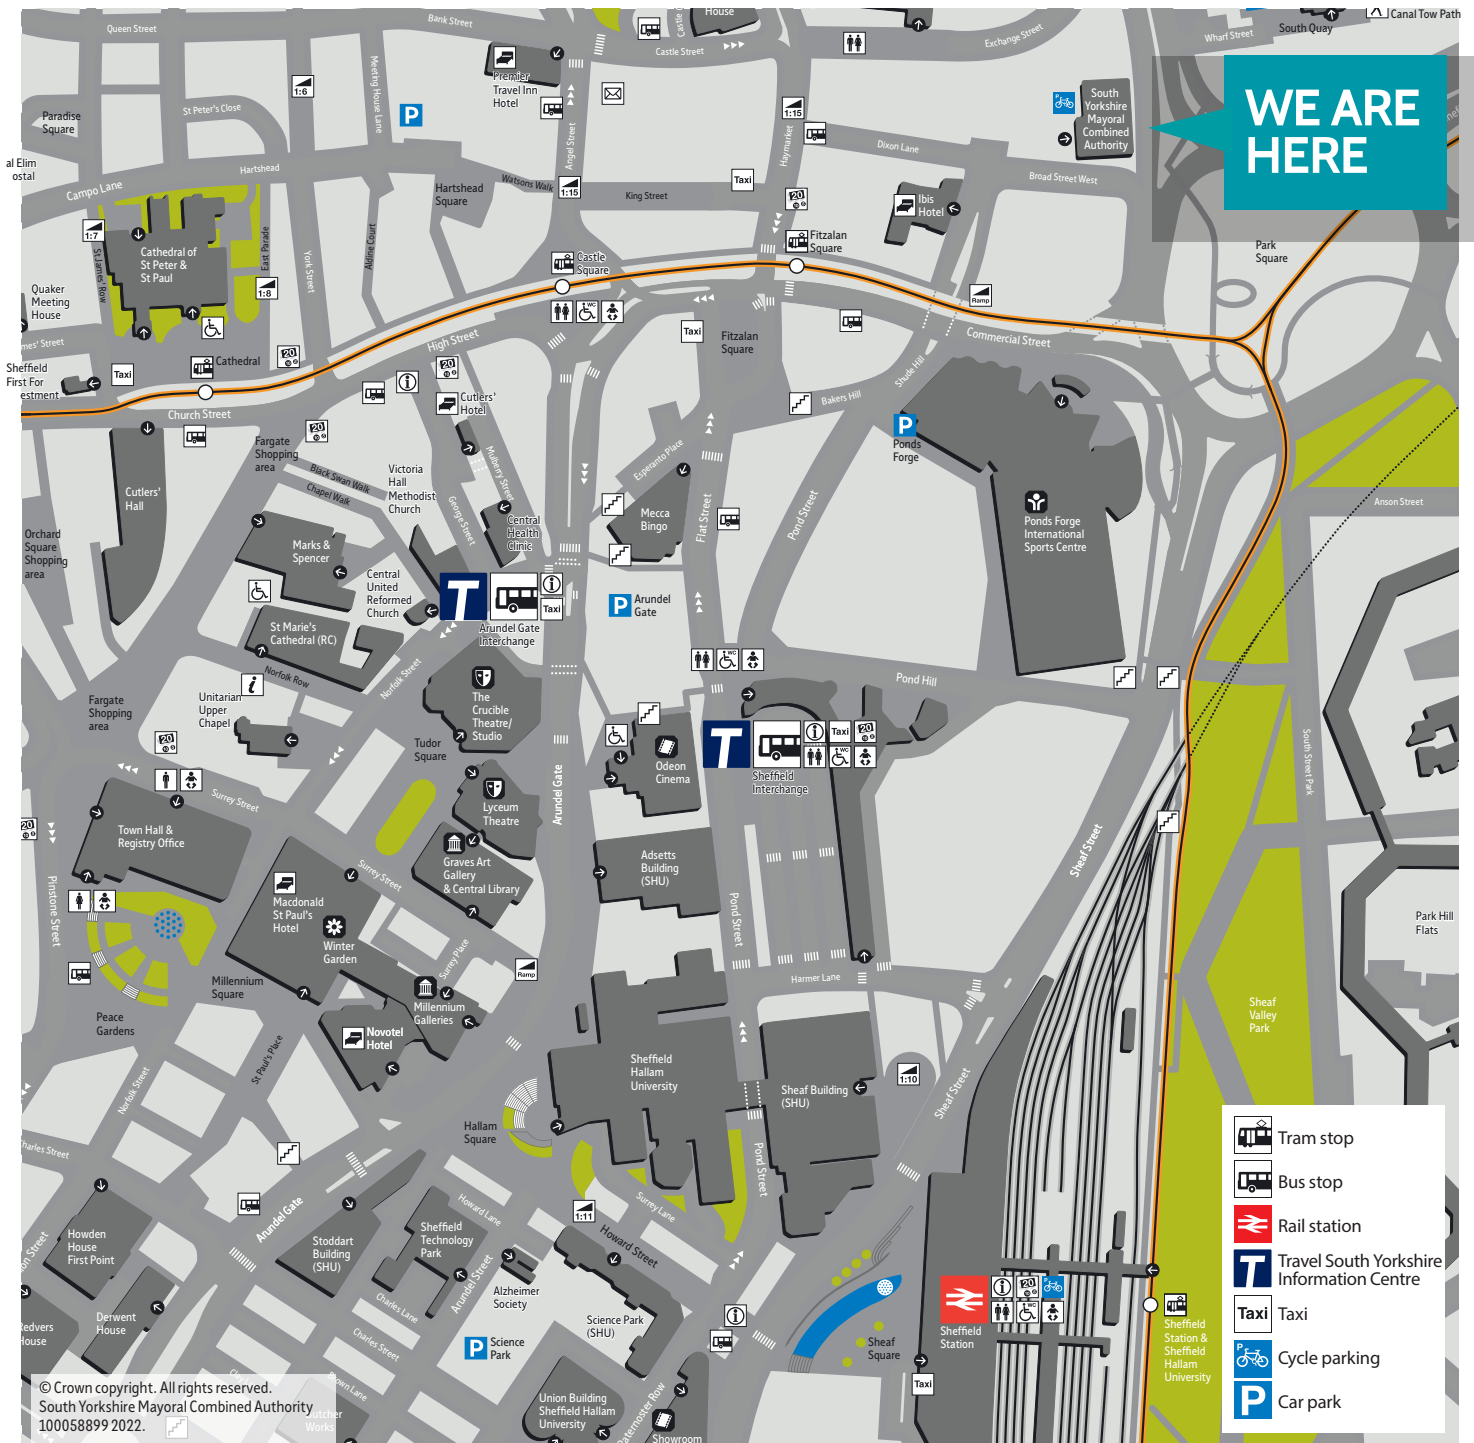

How to find us

South Yorkshire Mayoral Combined Authority (SYMCA)
11 Broad Street West, Sheffield, S1 2BQ

In support of the vision for the city region, the MCA works in collaboration with Local Authorities to attract new and more investment and enables new and creative ways of investing; creating the conditions for private sector led inclusive economic growth at pace and at scale, which makes a positive impact on South Yorkshire's places, businesses and people

BY BUS

Bus services operate close to Broad Street West, mainly stopping on Haymarket and Waingate.

BY TRAIN

Broad Street West is about a 10 minute walk from Sheffield Station.

BY TRAM

The nearest stop is Fitzalan Square/Ponds Forge. All tram routes serve this stop.

PARK AND RIDE

Park & Ride is a safe, stress free and convenient way to travel. Leave your car in a secure parking site and then travel into the city by tram.

For more information on Park & Ride and to find your nearest site visit travelsouthyorkshire.com/park